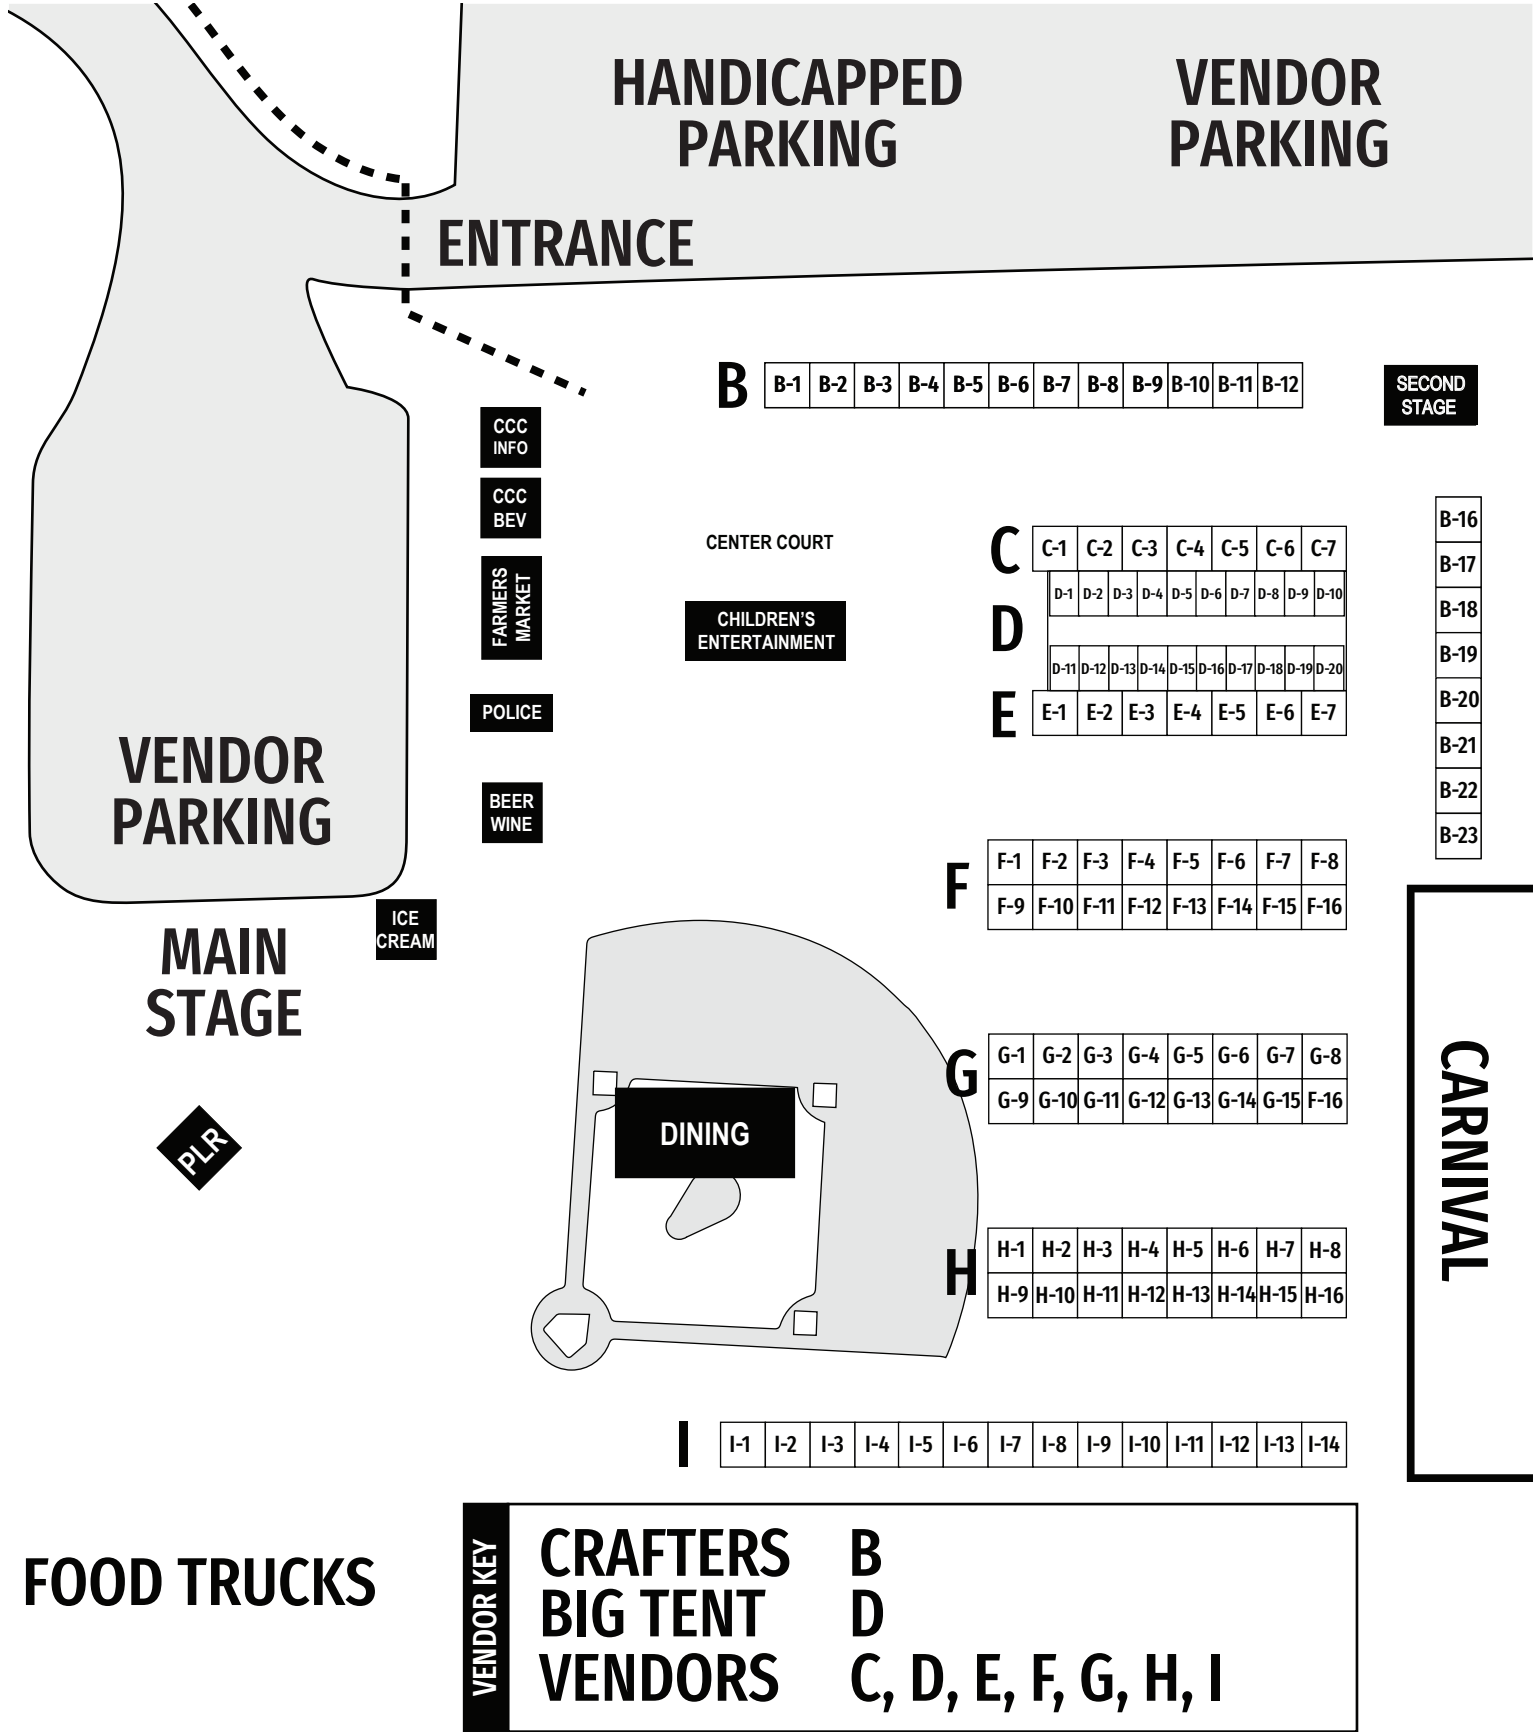

CHESHIRE FALL FESTIVAL 2021

FIREWORKS (SATURDAY NIGHT)