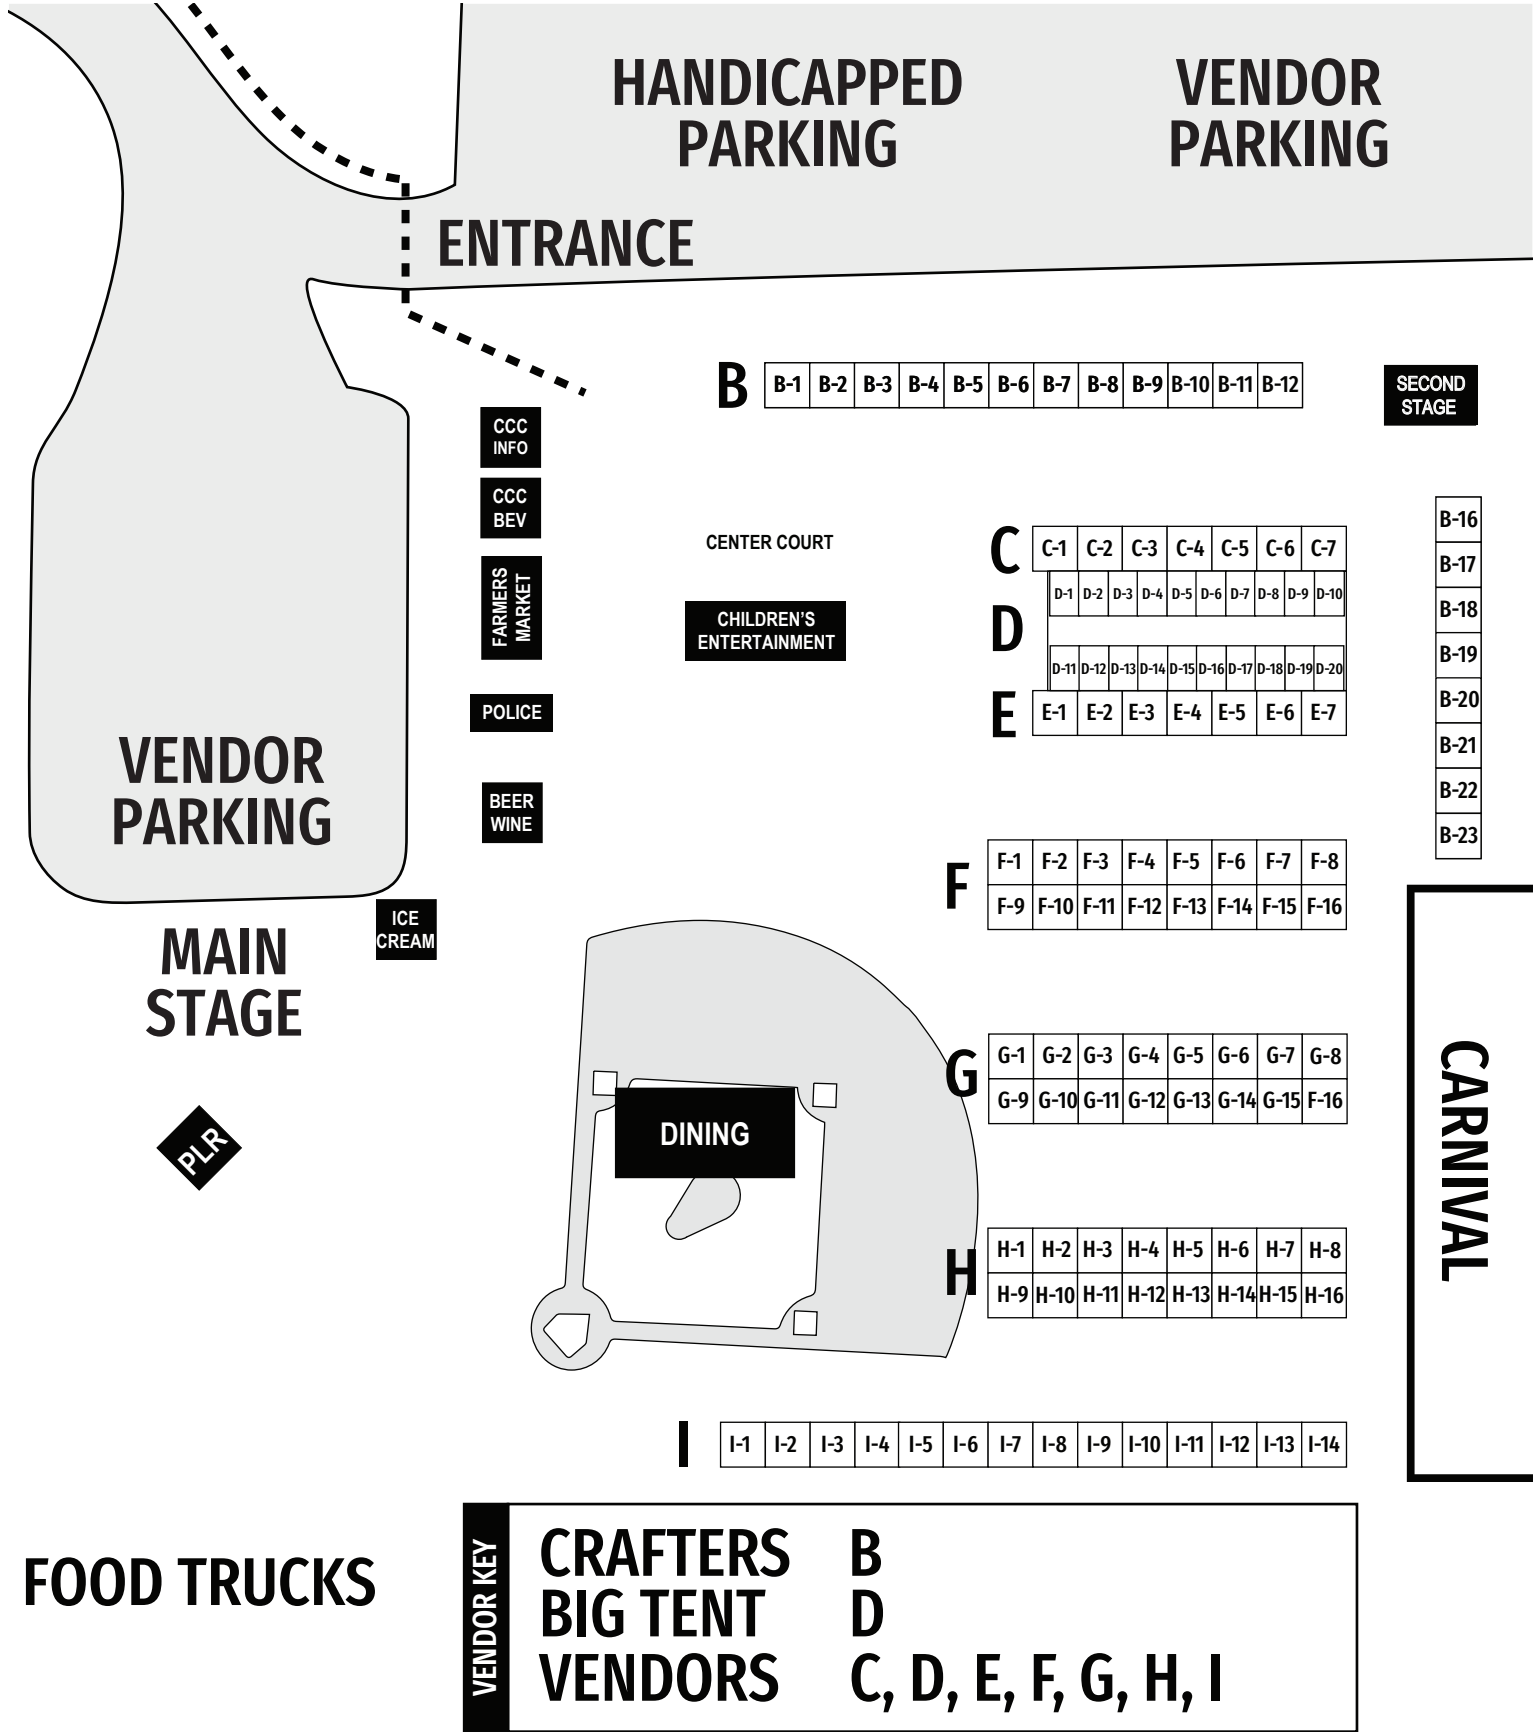

CHESHIRE POOL

ROUTE 10

MAIN
STAGE

PLG

B B-1 B-2 B-3 B-4 B-5 B-6 B-7 B-8 B-9 B-10 B-11 B-12

SECOND
STAGE

C C-1 C-2 C-3 C-4 C-5 C-6 C-7

D D-1 D-2 D-3 D-4 D-5 D-6 D-7 D-8 D-9 D-10 D-11 D-12

H-9 H-10 H-11 H-12 H-13 H-14 H-15 H-16

I I-1 I-2 I-3 I-4 I-5 I-6 I-7 I-8 I-9 I-10 I-11 I-12 I-13 I-14

CARNIVAL

FOOD TRUCKS

DINING

FIREWORKS (SATURDAY NIGHT)

CHESHIRE FALL FESTIVAL 2021

VENDOR KEY

CRAFTERS
BIG TENT
VENDORS

B
D

C, D, E, F, G, H, I

CHESHIRE FALL FESTIVAL 2021

FIREWORKS (SATURDAY NIGHT)