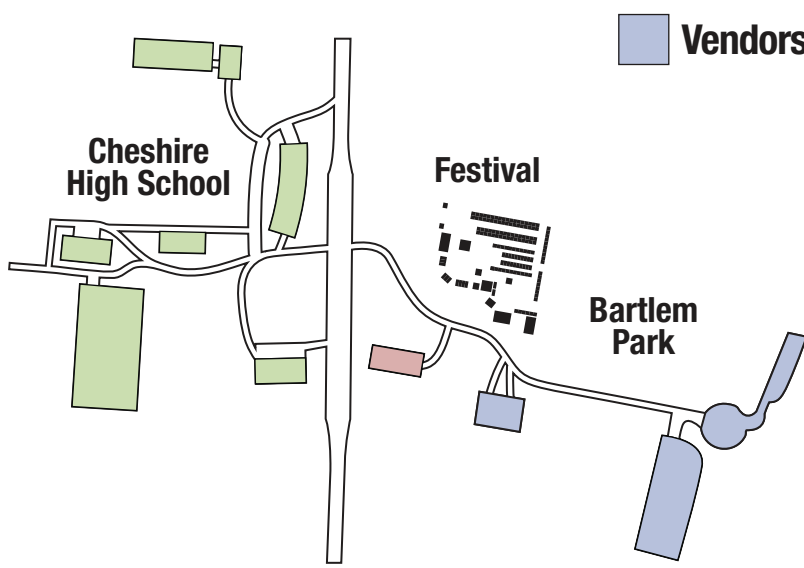

Food Trucks (Friday)

Dunk Tank

Carnival

Friday September 15th 2017

Festival patron parking on Friday for the Food Trucks and Craft Fair will be within Bartlem Park at the 1st, 2nd, and 3rd entrances.

Saturday September 16th 2017

Festival patron parking on Saturday is in the parking lots of Cheshire High School on 525 South Main Street, Cheshire, CT. Bartlem Park is directly across the street. A police crossing guard will guide visitors across the street during the day. Parking is free of charge.

Handicapped parking is within Bartlem Park in the first lot upon entrance, directly in back of The Yellow House on 554 South Main Street. Volunteer run Shuttle Carts will be available during the day to personally escort you through the festival.

Volunteer parking is within Bartlem Park in the second lot upon entrance, in back of the mainstage. Lot will be marked for Volunteers and Entertainment. Volunteers and Entertainers will receive a placard to place in their vehicle allowing park access. Please arrive early as lots up quickly!

Exhibitor parking is within Bartlem Park in the third lot upon entrance, in the pool area. Lot will be marked for Exhibitors. Exhibitors will receive a placard to place in their vehicle allowing park access. Please arrive early as lots up quickly.