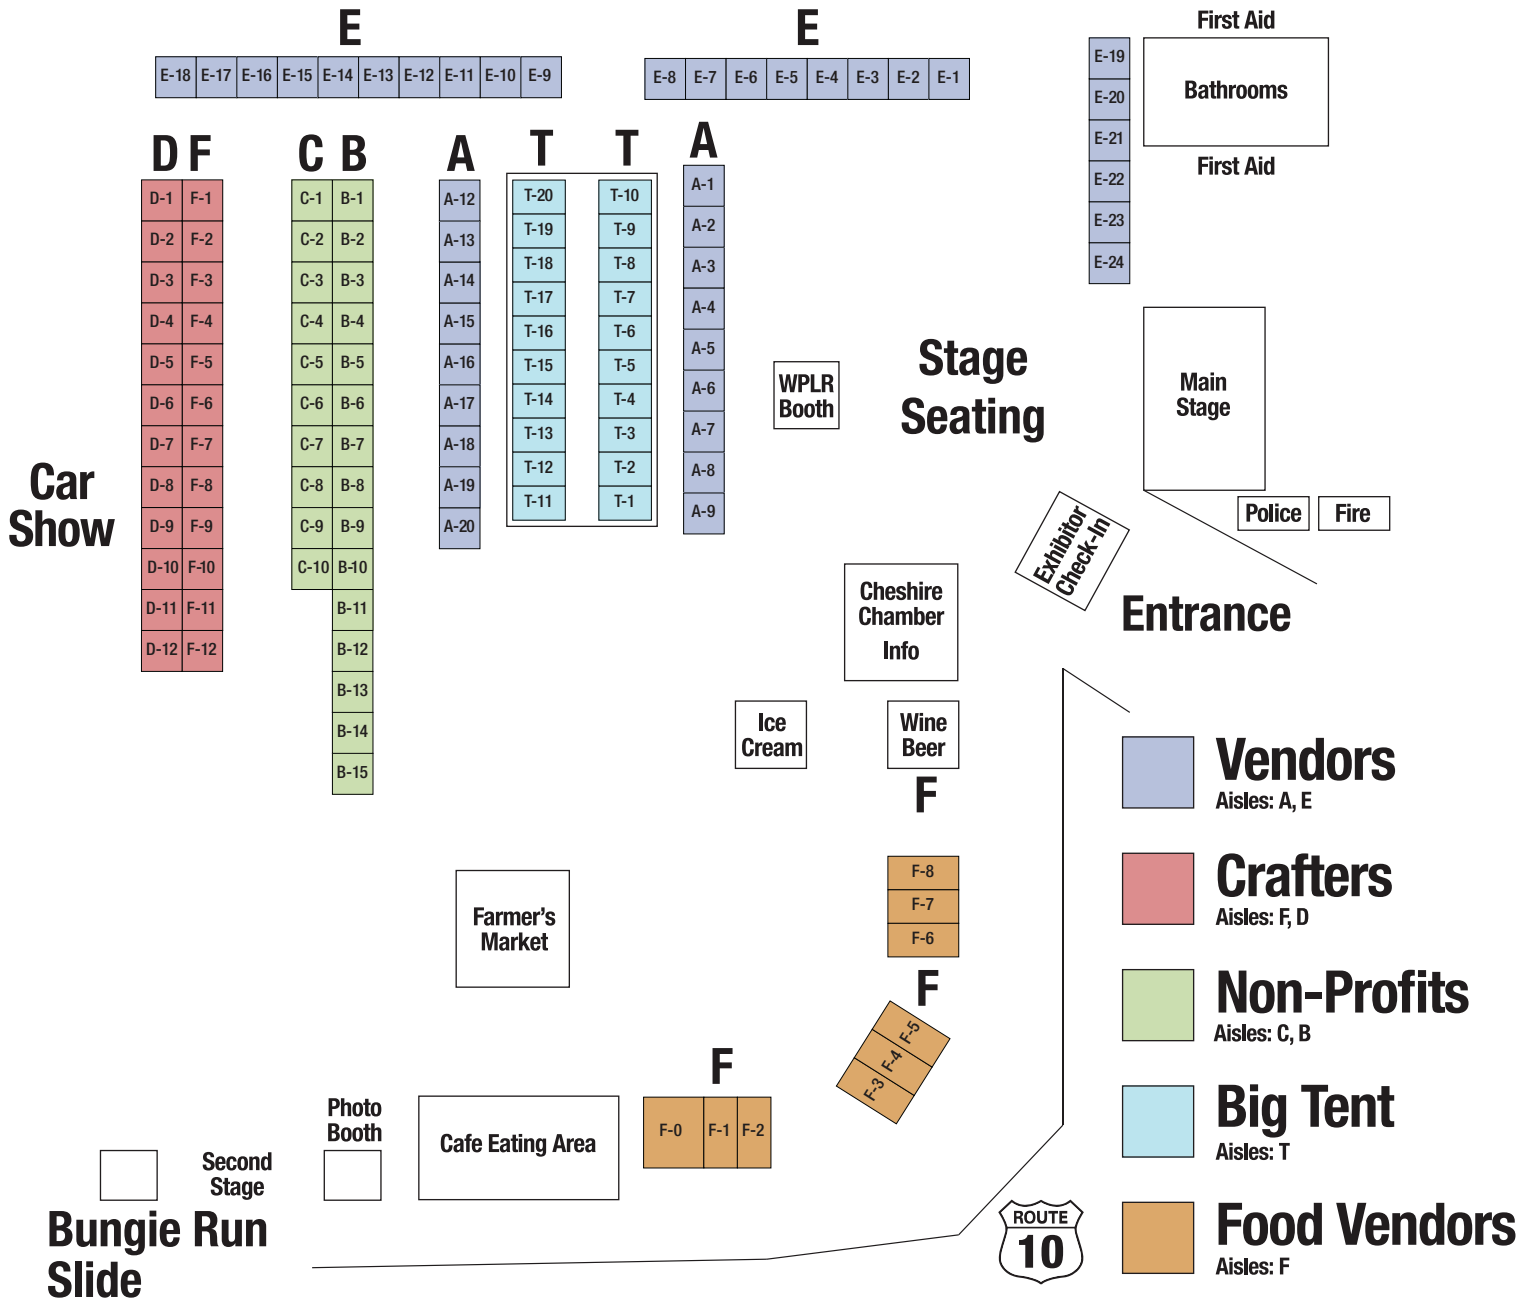

Food Trucks (Friday)

Dunk Tank

Carnival

Friday September 15th 2017

Festival patron parking on Friday for the Food Trucks and Craft Fair will be within Bartlem Park at the 1st, 2nd, and 3rd entrances.

Saturday September 16th 2017

Handicapped parking is within Bartlem Park in the first lot upon entrance, directly in back of The Yellow House on 554 South Main Street. Volunteer run Shuttle Carts will be available during the day to personally escort you through the festival.

Volunteer parking is within Bartlem Park in the second lot upon entrance, in back of the mainstage. Lot will be marked for Volunteers and Entertainment. Volunteers and Entertainers will receive a placard to place in their vehicle allowing park access. Please arrive early as lots up quickly!

Exhibitor parking is within Bartlem Park in the third lot upon entrance, in the pool area. Lot will be marked for Exhibitors. Exhibitors will receive a placard to place in their vehicle allowing park access. Please arrive early as lots up quickly.